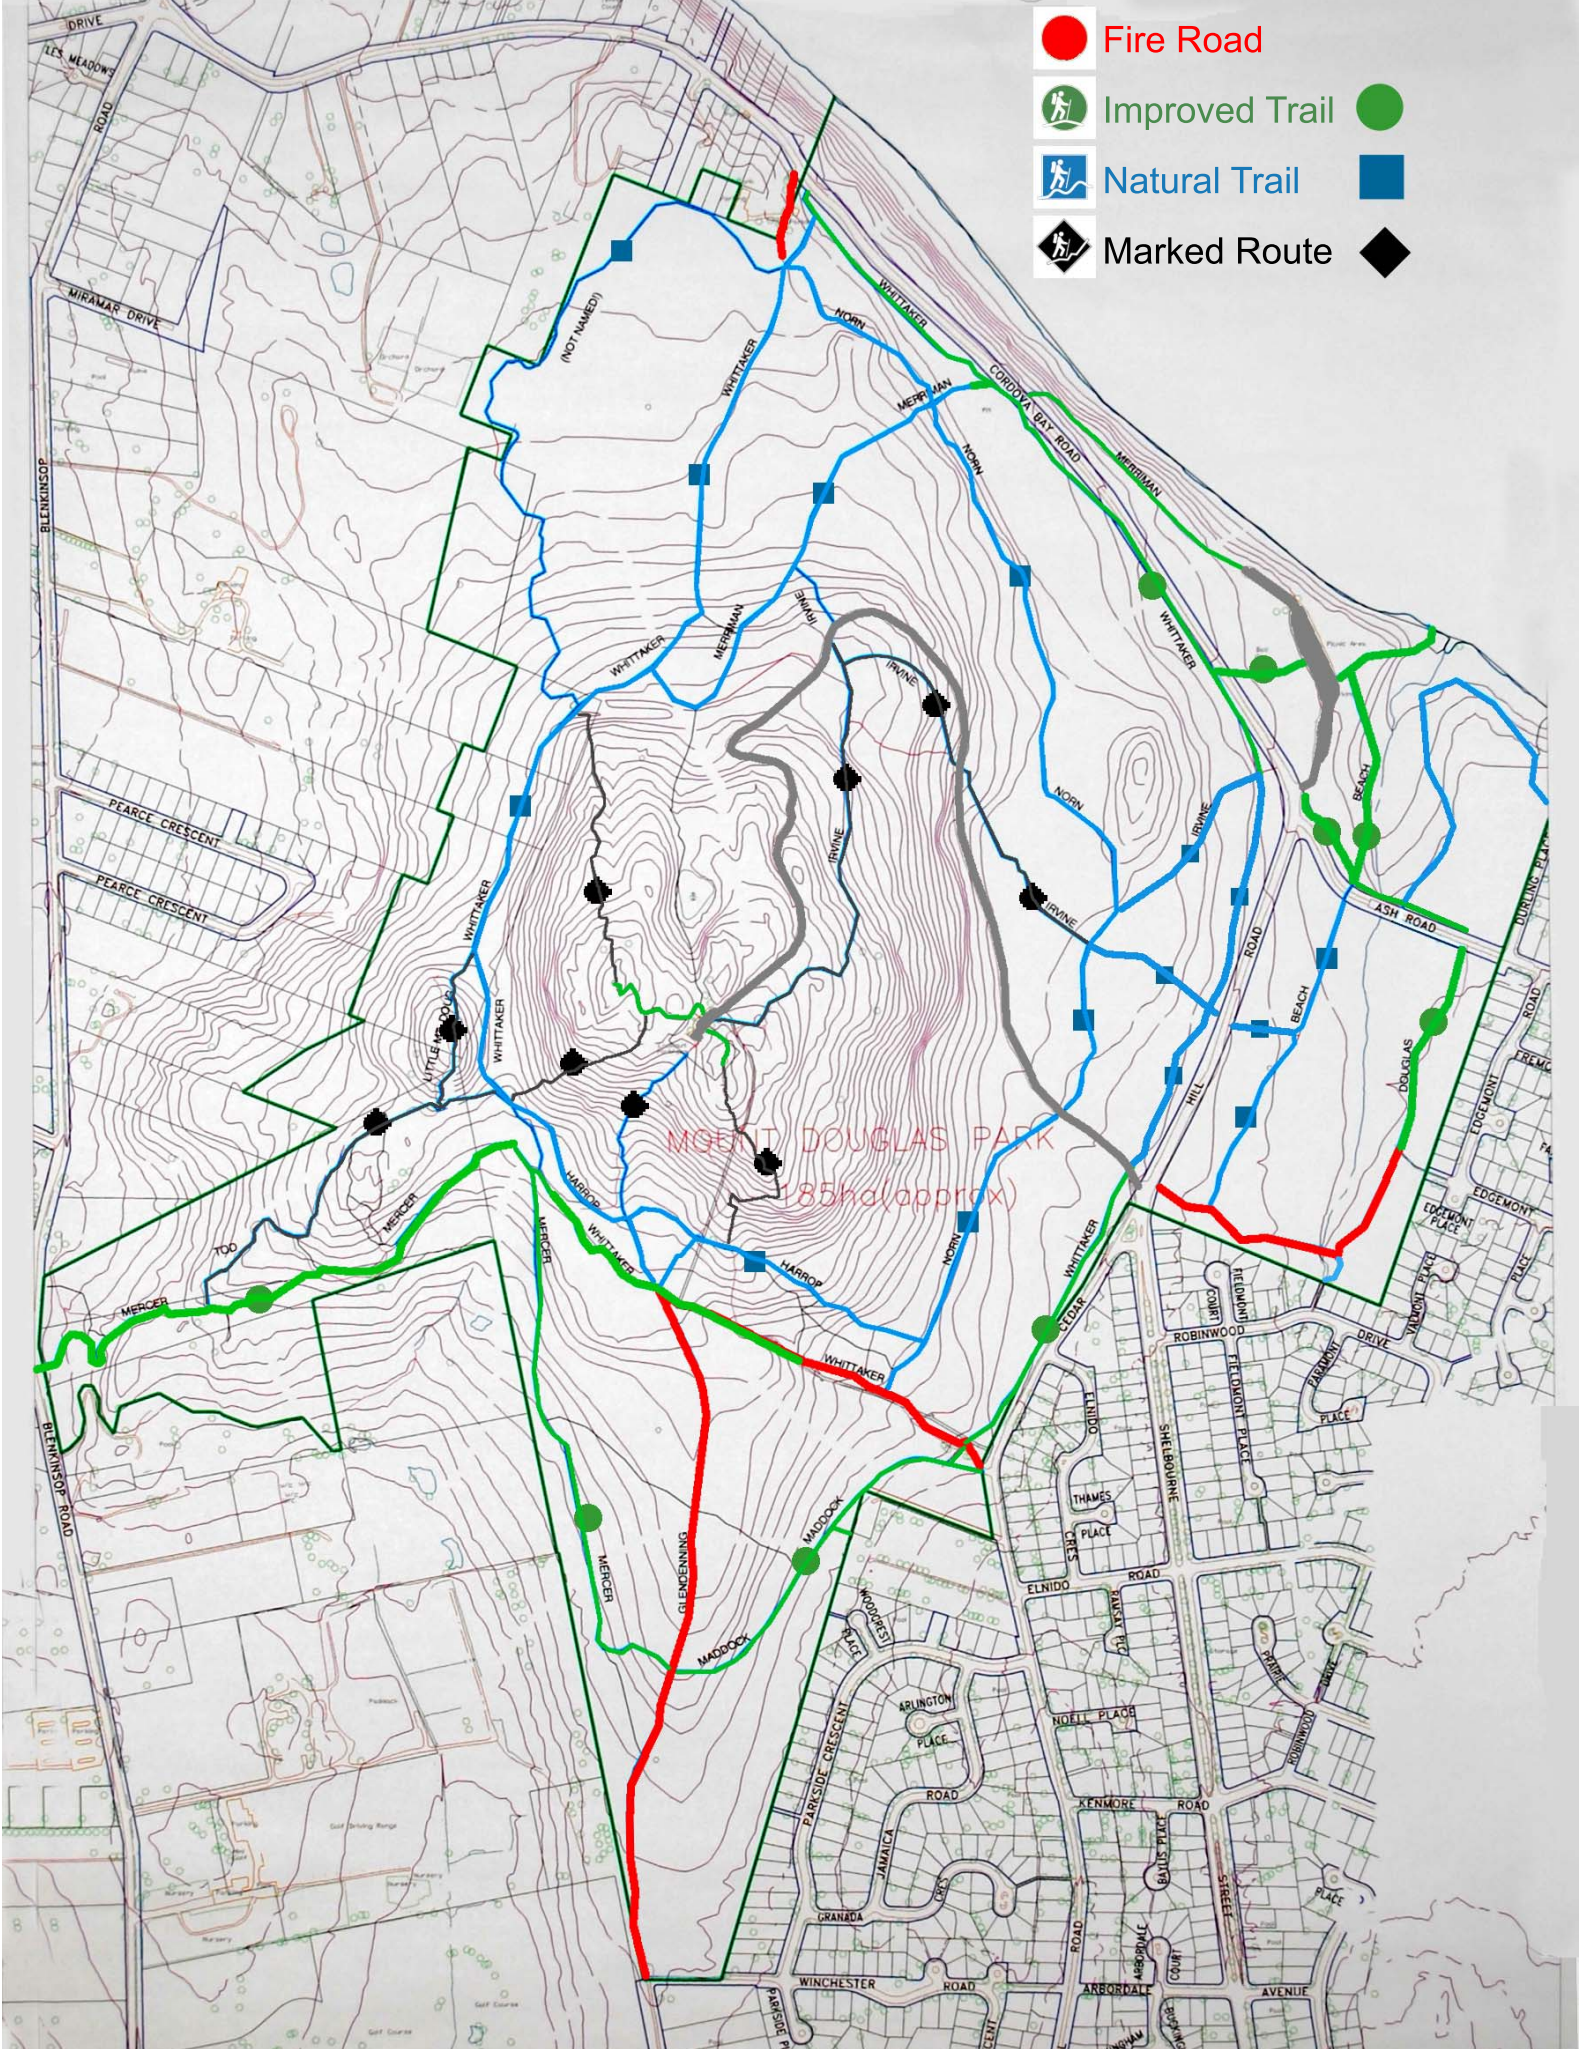

- Fire Road
- Improved Trail
- Natural Trail
- ◆ Marked Route

Mount Douglas Park  
 (85ha (approx))